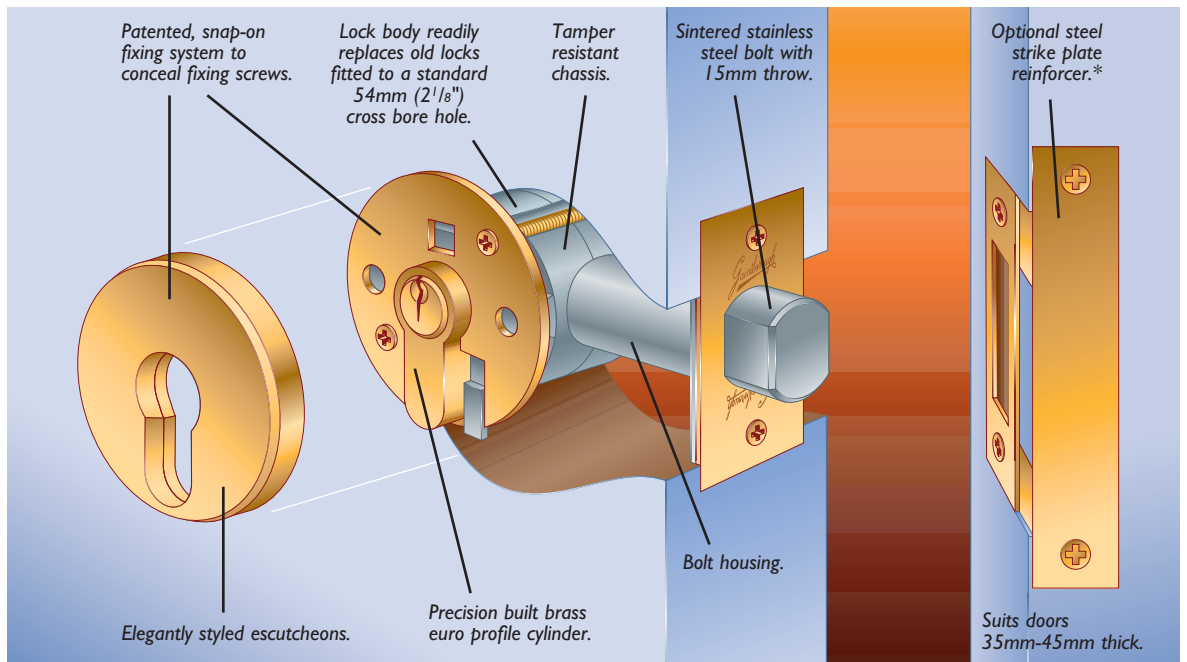

www.gainsboroughhardware.com.au

Innovator Series Deadbolt with 15mm Throw

Available in either Single or Double Cylinder functions, in a choice of Satin Chrome or Bright Chrome finishes, the new Innovator Series Deadbolt with 15mm Throw offers the following impressive features:

- **15mm deadbolt throw** – to suit narrow door frames.
- **Patented, snap-on fixing system** – to conceal the fixing screws for a smooth, modern appearance.
- **Elegantly styled, stepped escutcheon design** – adds class and distinction to exterior doors; stepped escutcheon coordinates with the 900 series Decorator leversets or the 9100 series Architectural leversets.
- **Gainsborough 'GR9' 5 pin cylinder** – allows deadbolt to be keyed to other products in the Gainsborough range.
Note: Also available with 'C4' 6 pin cylinder on request.
- **Tamper resistant chassis and sintered stainless steel bolt** – for added security and peace of mind.
- **Optional steel strike plate reinforcer** – to add strength to the door frame against forced entry.
Note: Installation of the strike plate reinforcer is subject to adequate door frame width.
- **Fits a standard 54mm (2 1/8") diameter cross bore hole** – lock body will readily replace common locks.
- **Popular, tarnish resistant finishes** – for durable performance and impressive, good looks.
- **Suits doors 35mm-45mm thick.**

Functions available:

852 Double Cylinder – Lock or unlock with key from inside or outside.

847 Single Cylinder – Lock or unlock with turn-button from inside or key from outside.

Note: The original Innovator Series with 20mm deadbolt throw to suit standard door frames continues to be available in the range.

Double Cylinder shown in Satin Chrome 852 SCS

Single Cylinder shown in Bright Chrome 847 BCS

**Note: Installation of strike plate reinforcer is subject to adequate door frame width.*

Call **13 14 18** or visit our website
www.gainsboroughhardware.com.au
 for more information