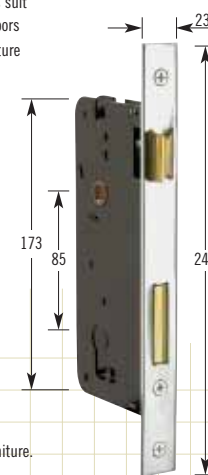

Euro Cylinder Sash Lock

Cylinder Lock Case

- 85mm Centre
- EL40
- EL50
- EL60

- Double action key mechanism engages bolt and latch.
- Not suitable for through fix furniture.