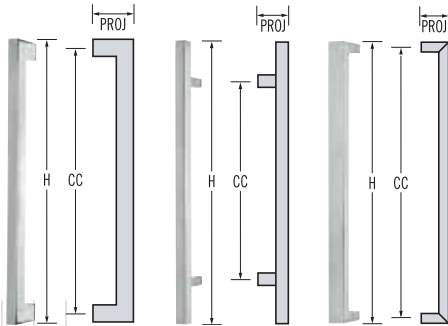

## Stainless Steel Door Pulls

\*Available in Polished & Satin finish

Door Pull  
■ PH257

Door Pull  
■ PH285

Door Pull  
2 sizes  
■ PH286

CODE	H	CC	PROJ	W
PH257-600	600	562	80	24
PH285-600	600	426	70	25
PH286-600	600	580	62	40
PH286-1000	1000	980	62	40