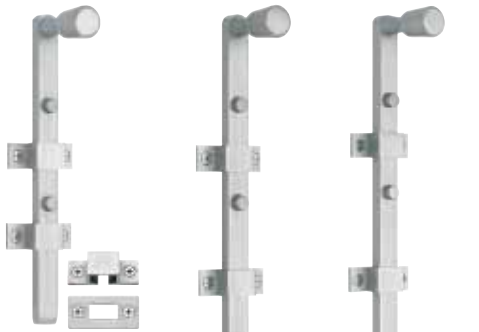

Surface Mount Panic Bolts

Surface Mount Panic Bolts
Supplied with flat and slide keepers

- 9625-200
  Includes 2 saddle keepers
- 9625-300
  Includes 2 saddle keepers
- 9625-450
  Includes 3 saddle keepers