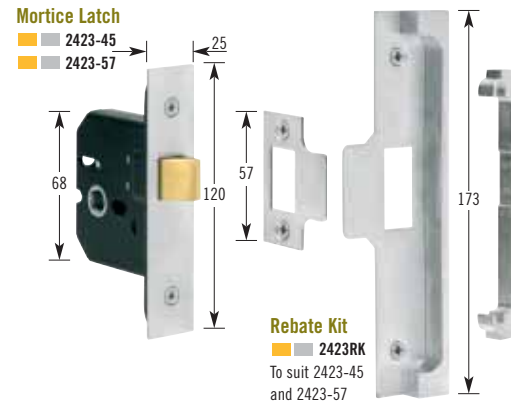

Architectural Lever Locks and Latches