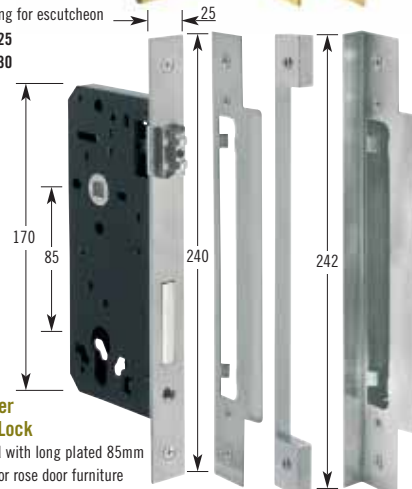

Euro Profile Roller Bolt Lock

- Left and right hand strikers
- Adjustable spring tension and projection on roller bolt
- Through fixing for escutcheon
- 9050-25
- 9050-30