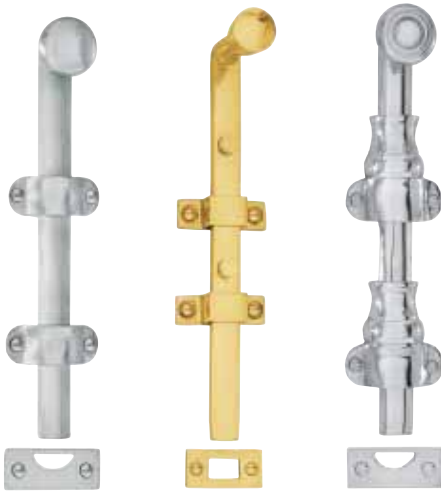

Surface Mount Panic Bolts

Fancy Surface Mount Bolt

With flat keeper

- 9601
  Includes 2 saddle keepers
- 9602
  Includes 3 saddle keepers
- 9603
  9604
  Includes 4 saddle keepers

Panic Bolt

- 9606
  9608
  9610
  Includes flat and saddle keepers

Fancy Surface Mount Bolt

With flat keeper

- 9611
  Includes 2 saddle keepers
- 9612
  Includes 3 saddle keepers
- 9613
  9614
  Includes 4 saddle keepers

CODE	H	W	PROJ
1158	20	50	•
9601	200	18	28
9602	300	18	28
9603	450	18	28
9604	600	18	28
9605	20	48	15
9606	200	15	65
9608	250	15	65
9610	300	15	65
9611	200	18	33
9612	300	18	33
9613	450	18	33
9614	600	18	33
9615	52	48	15

Spare Parts & Accessories for Surface Mounted Bolts

Flat Keeper
1158

End Saddle Keeper
9605

End Saddle Keeper
9615

Flush Bolts

CODE	H	W	Ø1	PROJ
1915	75	15	•	•
1916	100	15	•	•
1917	150	18	•	•
1918	150	18	•	•
1918-8	200	18	•	•
1918-10	250	18	•	•
1919	175	18	•	•

All bolts have 12mm throw