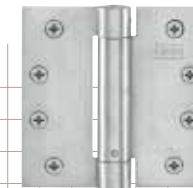

STAINLESS STEEL
Spring Hinge
SH2544

F = Fixed pin L = Loose pin