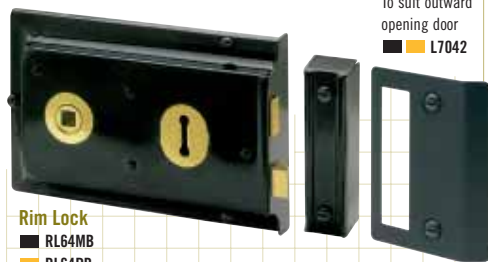

Rim Lock

- RL64MB
- RL64PB

Flat Keeper for RL64

To suit outward opening door

- L7042

SECURITY products

Locks - Bolts Rebate Kits - Latches Cylinders

FINISHES	BROWN	POLYURETHANE
■ CHROME PLATE	■ SATIN CHROME PLATE	
■ MATT BLACK	■ STAINLESS STEEL	
■ NICKEL PLATE	■ WHITE	
■ POLISHED BRASS		

Euro Cylinders

Euro Profile Single Cylinder (ES Series)*

- ESCP
- ESPB
- ESSCP

Thumb Turn Only (ST Series)

- STCP
- STPB
- STSCP