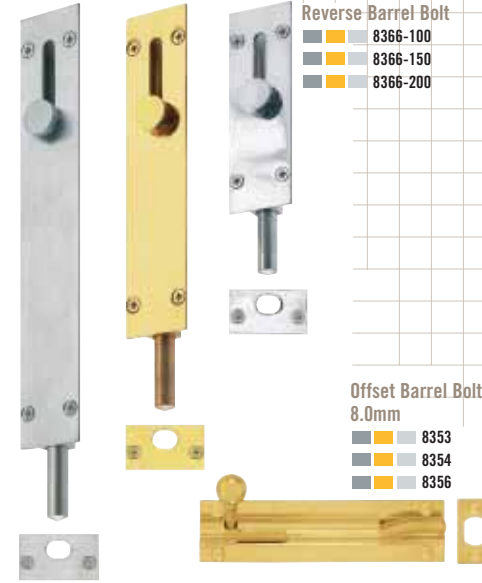

Extended Throw Barrel Bolt 8.0mm
8346
Barrel Bolt 9.5mm
7346

Barrel Bolts

Reverse Barrel Bolt
8366-100
8366-150
8366-200

Offset Barrel Bolt 8.0mm
8353
8354
8356