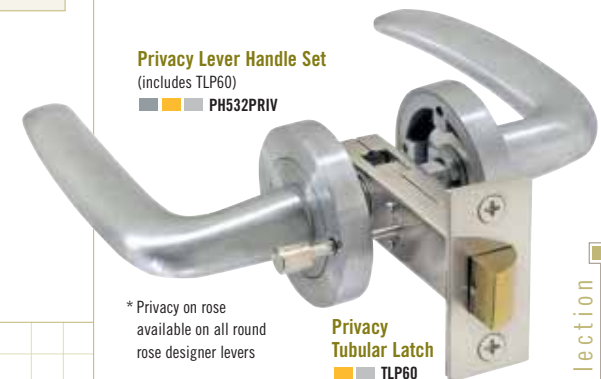

RADIUSED OR SQUARED EDGE ROSE OPTIONS

Privacy Lever Handle Set

(includes TLP60)

■ PH532PRIV

* Privacy on rose available on all round rose designer levers

Privacy Tubular Latch

■ TLP60

*Backset of privacy pin – 38mm