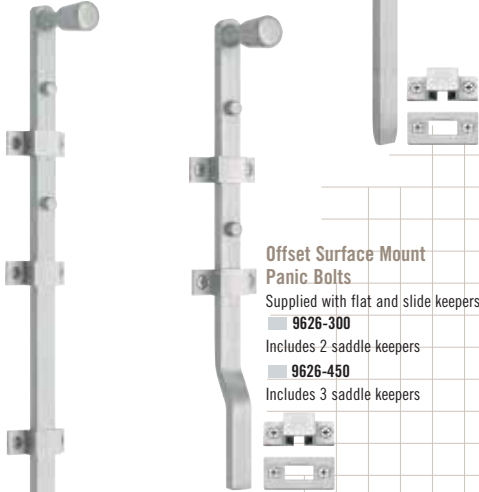

Offset Surface Mount Panic Bolts
Supplied with flat and slide keepers

- 9626-300
  Includes 2 saddle keepers
- 9626-450
  Includes 3 saddle keepers

CODE	H	W	PROJ
9625-200	200	15	60
9625-300	300	15	60
9625-450	450	15	60
9626-300	300	15	60
9626-450	450	15	60