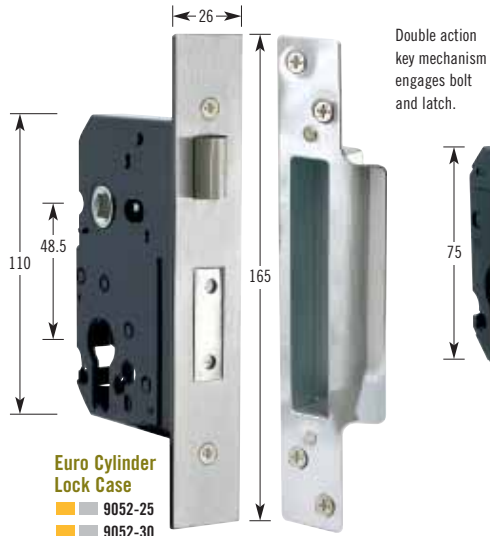

Euro Cylinder Sash Lock